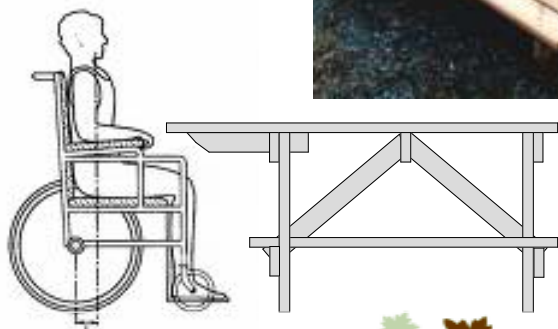

Tel 01300 345220

1st January 2011

PICNIC BENCHES

- PLANED & BEVELLED TIMBER
- HEAVY DUTY BOLTED CONSTRUCTION
- FULLY ASSEMBLED
- PRESSURE TREATED SOFTWOOD

size	<u>Standard Model</u>	<u>Disabled access</u> Model with extension
1.2m	£160.00	£230.00
1.8m	£179.00	£249.00
2.4m	£255.00	£325.00

Disabled access model

All prices exclude VAT - Collected Ex-works, Delivery available—POA

Commercial & Wholesale enquiries welcome

SOFTWOOD GARDEN FURNITURE

CIRCULAR PICNIC BENCH (sps)

Heavy-duty
Up to 8 seater

- 1310 mm dia table
- 2090 mm dia overall
- Pressure treated softwood
- Flat-packed

£225.00 plus VAT
(Assembly available @ £40 plus VAT)

....Delivery, quality & service throughout Dorset and the surrounding counties...